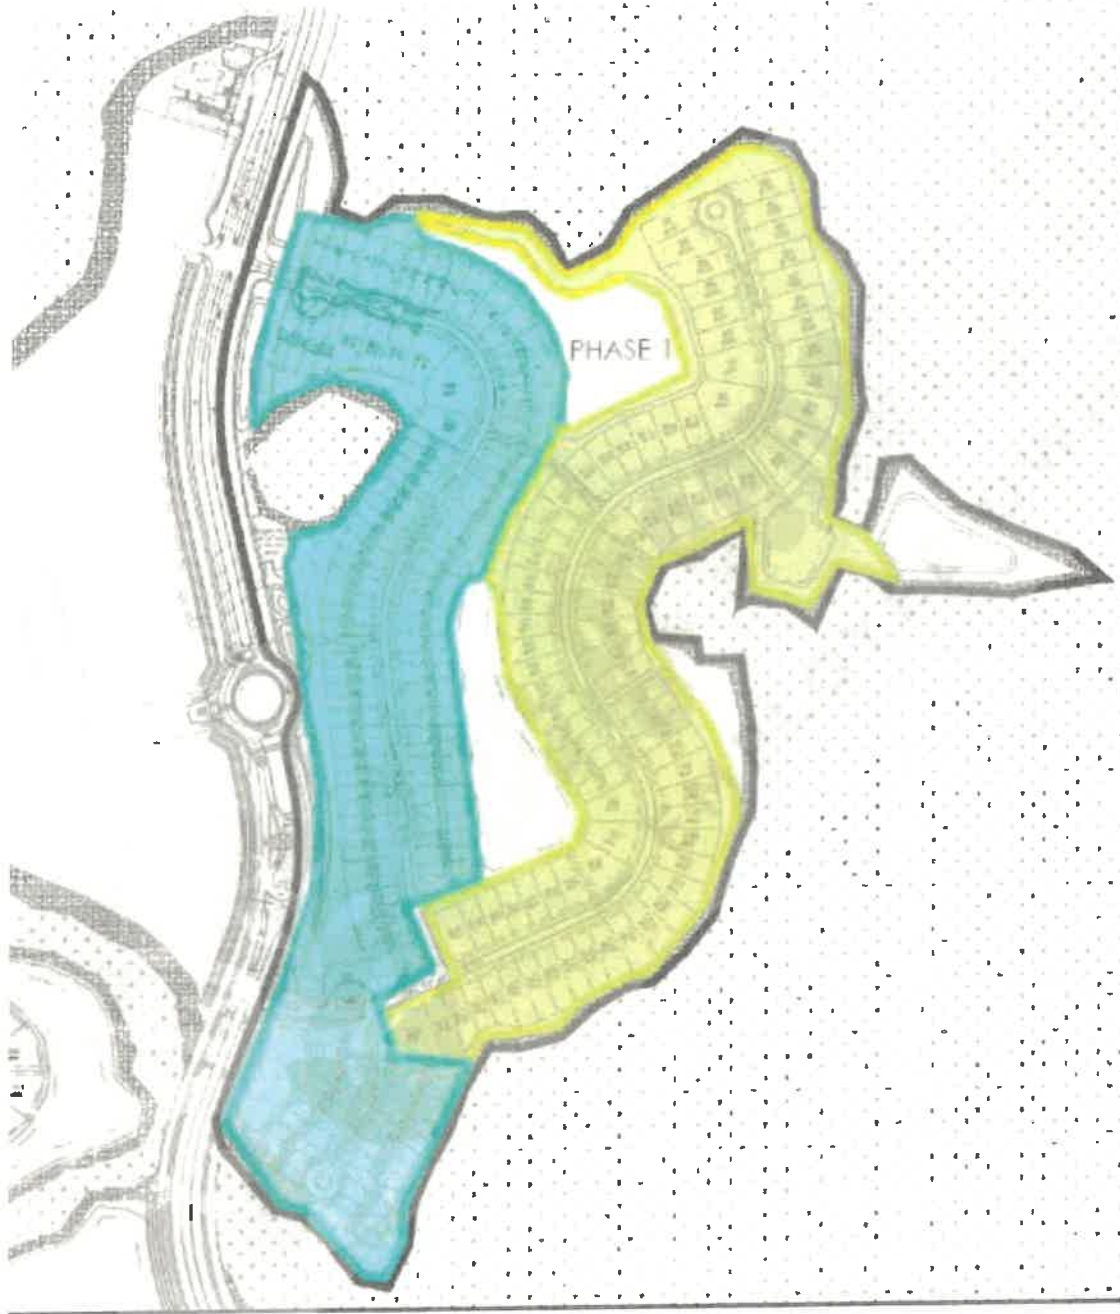

Monday
Tuesday

LHH - Phase 1 Residential

Landscape Maintenance Schedule